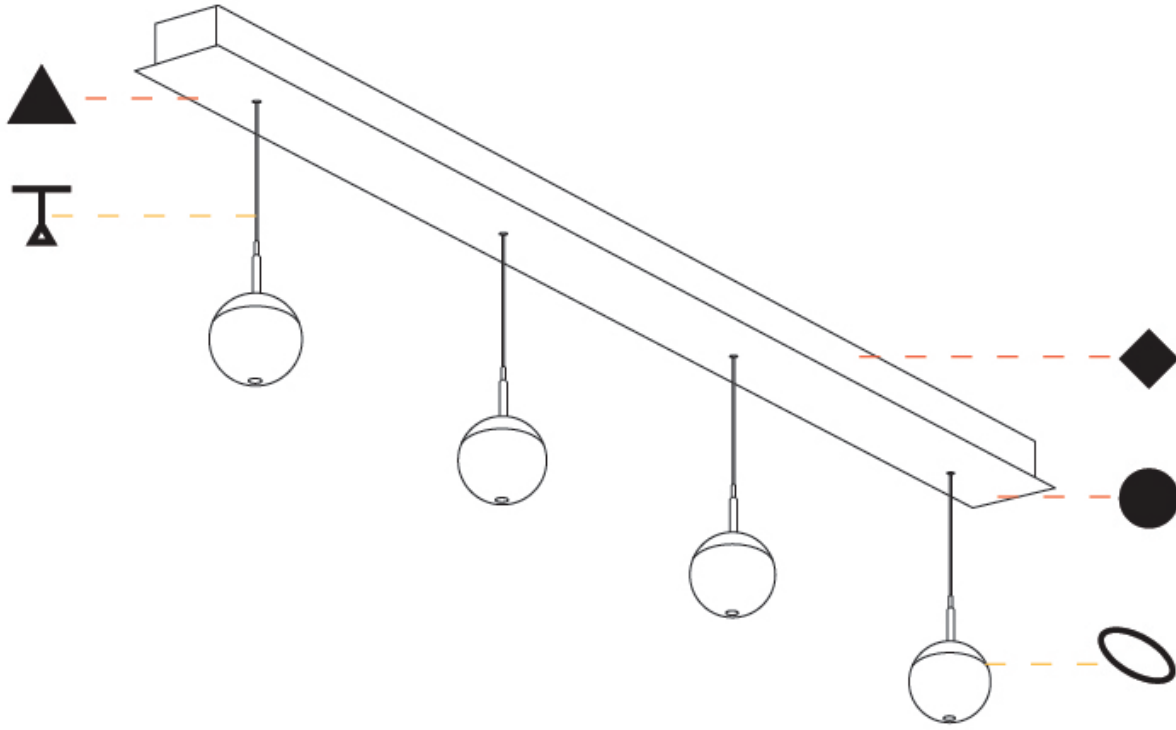

G-MINI CHANNEL SNOOKER METAL SUSPENSION

A300639-

PROJECT	_____
TYPE	_____
SPECIFIER	_____
QUANTITY	_____
DATE	_____