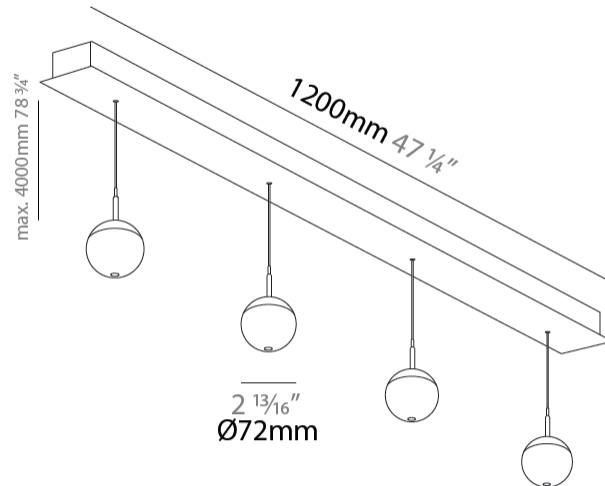

GENERAL

Series: G-Mini Channel
Subseries: G-Mini Channel Snooker Metal
Partner: Prolicht
Division: Architectural
Installation: Suspension
Product Type: Clusters
Mounting Location: Ceiling
Light Distribution: Direct

PHYSICAL

Shape: Sphere
Diameter (mm): 72
Diameter (in): 2 ¹³/₁₆
Length (mm): 1200
Length (in): 47 ¹/₄
Height (mm): 72
Height (in): 2 ¹³/₁₆
Fixture Finish: CHR
Holder Finish: SSR / BKV / CWI / CRY / HAB / LAG / UFT / ITA / RUA / RUR / MIC / FTG / MYG / TWT / LOD / PUS / FRO / FUP / KIA / POP / BLS / SPG / MEY / GOH / GUM / CHC / COM / ABZ / JAG
Fixture Material: Aluminum Die Cast
Cable Details: 2000mm/78 3/4" or 4000mm/157 1/2" Cable - Color Options: Black / White / Orange / Red / Green

ELECTRICAL

Lamp Type: LED (Zhaga Standard)
Input Wattage (W): 26
Total Output Wattage (W): 23.7
Dimming: Non-Dimmable
Driver Included: Yes
Driver Location: Integrated
Driver Type: Constant Current - Universal
Driver Class: Class 2
Input Voltage (V): 120 - 277

LED

Color Temperature (°K): 2700 / 3000 / 3500 / 4000
Max. Delivered Lumen (lm): 1240 / 1313 / 1386 / 1423
Nominal Lumen (lm): 1840 / 1949 / 2057 / 2112
CRI: >90 CRI
Lamp Life (hrs): 50000

OPTICAL

Beam Angle: 32 / 58

RATINGS AND CERTIFICATIONS

Certified By: Certified for North American Standards
IP rating: IP20